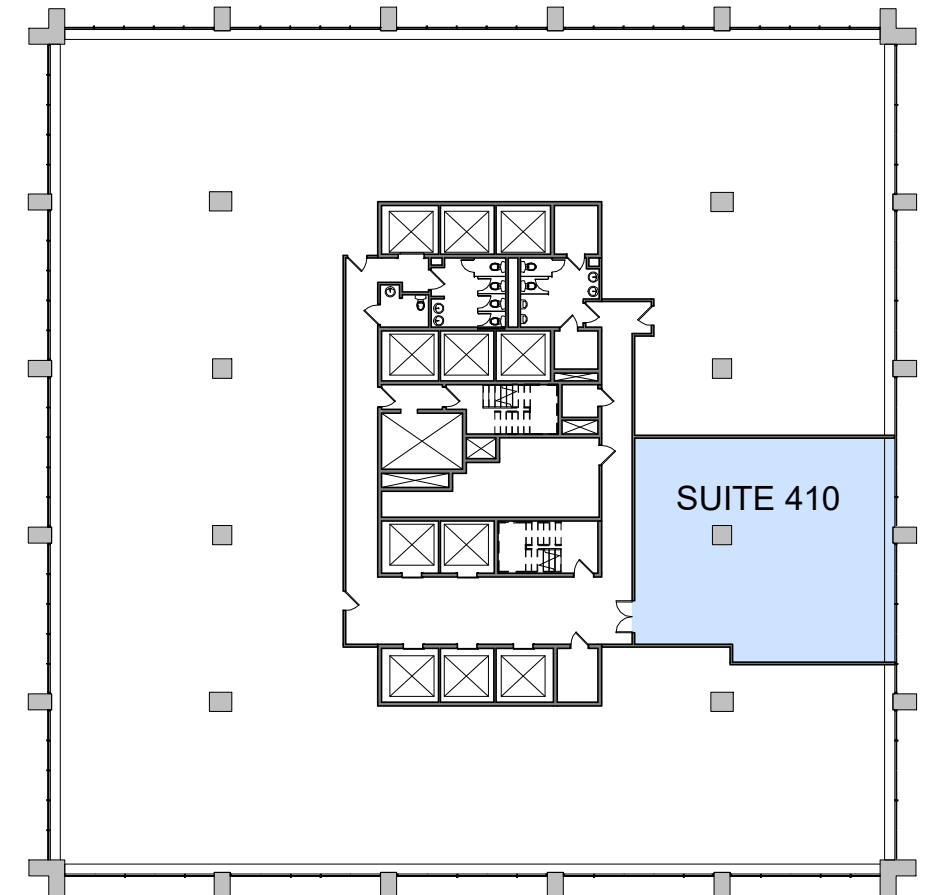

**AVAILABLE SUITE 410:  
1,888 RSF**

FLOOR PLAN

KEY PLAN

**1 GATEWAY CENTER  
NEWARK, NJ**