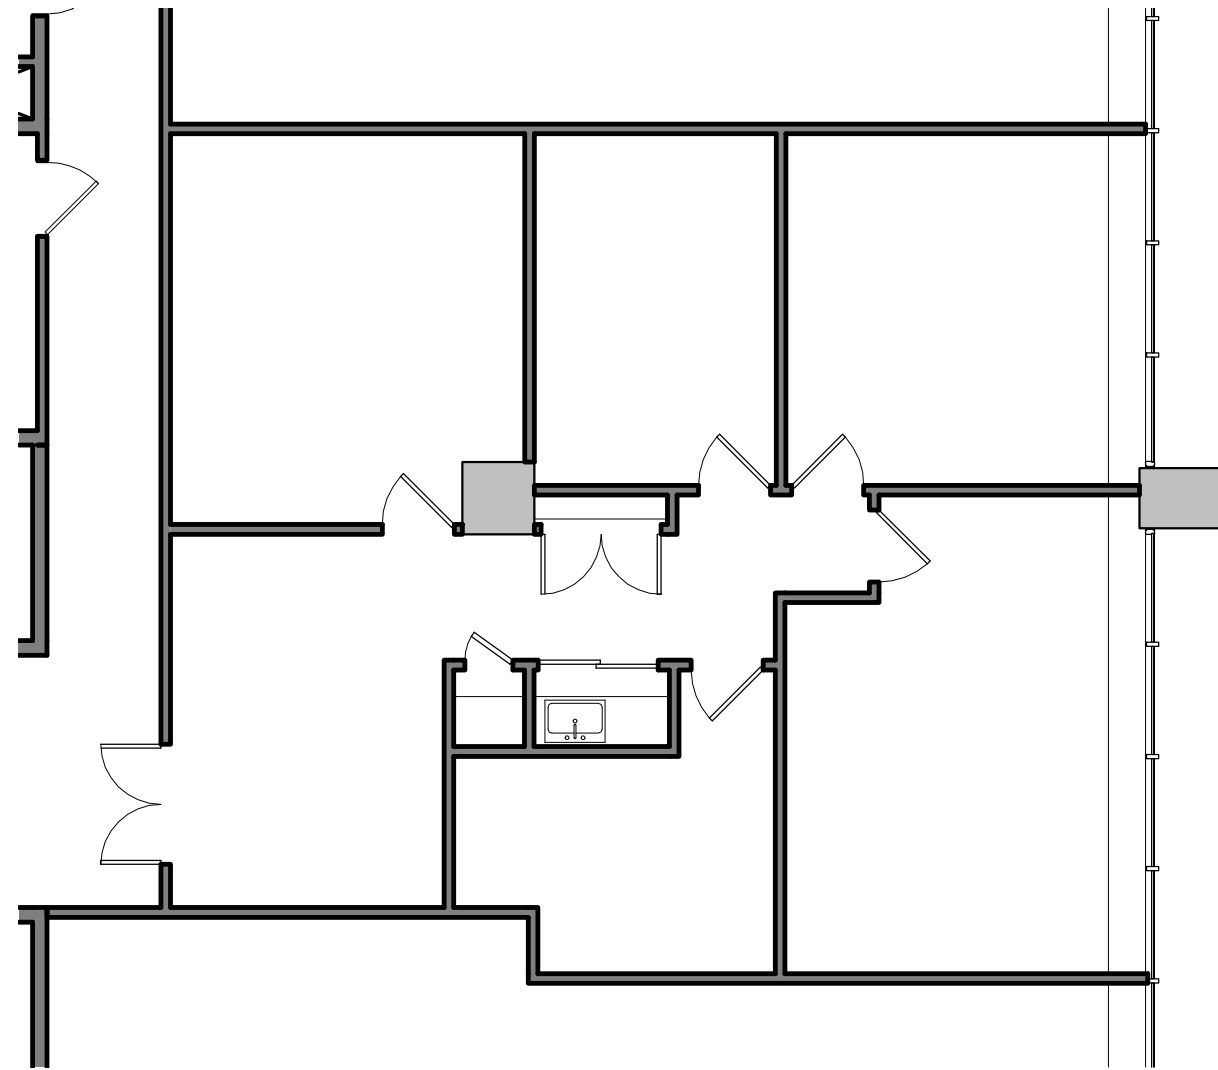

**AVAILABLE SUITE 410:  
1,888 RSF**

FLOOR PLAN

KEY PLAN

**1 GATEWAY CENTER  
NEWARK, NJ**