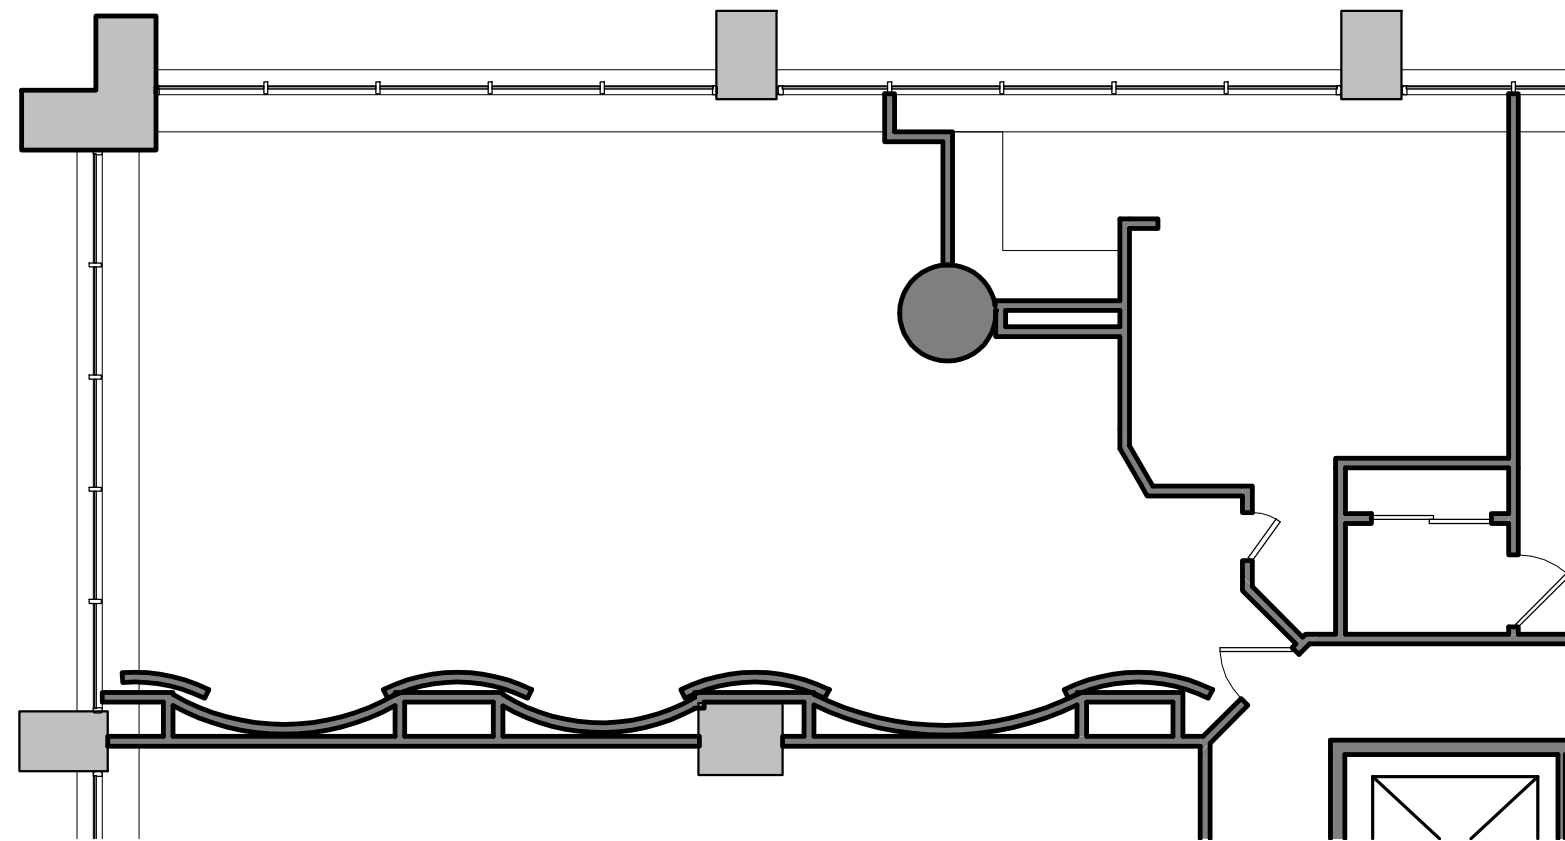

**AVAILABLE SUITE 740:
2,007 RSF**

FLOOR PLAN

KEY PLAN

**1 GATEWAY CENTER
NEWARK, NJ**