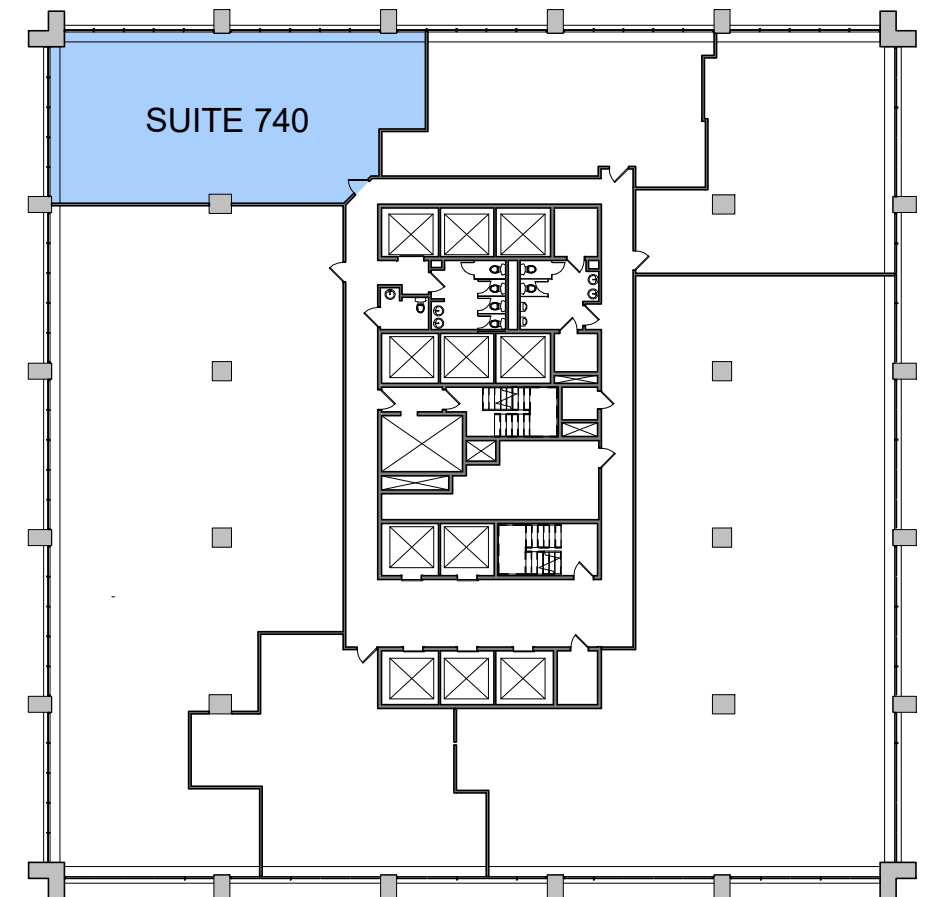

**AVAILABLE SUITE 740:
2,007 RSF**

FLOOR PLAN

KEY PLAN

**1 GATEWAY CENTER
NEWARK, NJ**