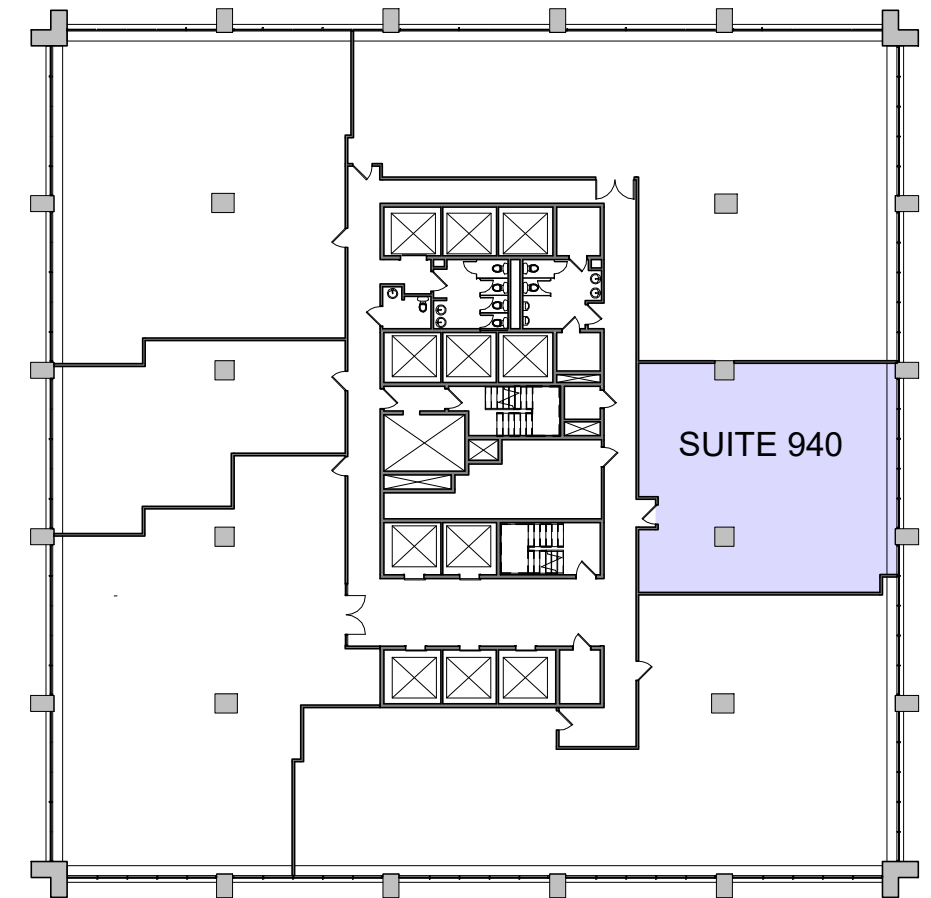

FLOOR PLAN

AVAILABLE SUITE 940:
1,943 RSF

KEY PLAN

1 GATEWAY CENTER
NEWARK, NJ